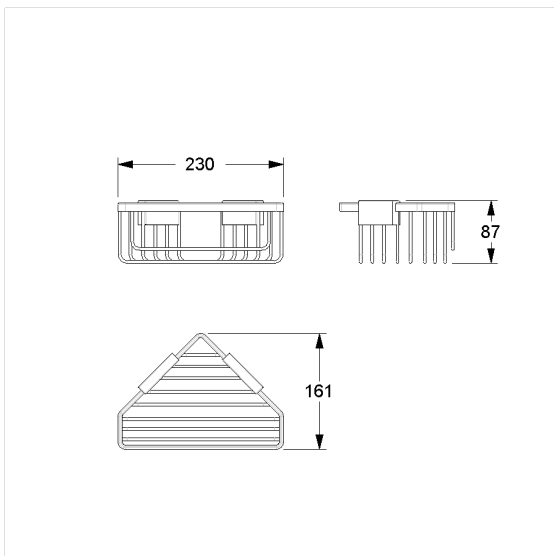

Care Solutions · Cavere Care Chrome Accessories

Cavere Care Chrome Shower box, over corner

Article number: 9415230300
Product image

Technical specifications

Product group	7030
Product	Shower box, over corner
Length	232 mm
Width	170 mm
Height	85 mm
Material	brass
Surface	chrome finish
Colour	Cavere Chrome (300)

Technical drawing

Product description

- Cavere Care as an award-winning product family with excellent design for all requirements
- storage space with lattice structure
- Removable for cleaning
- for wall mounting
- concealed screw fixing
- supplied with fixing material