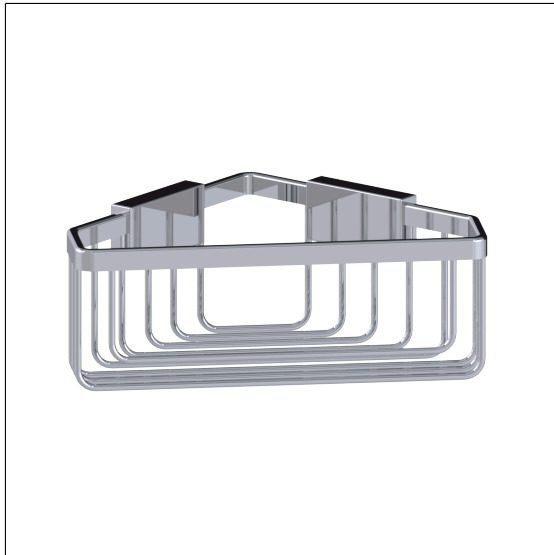

Care Solutions · Cavere Care Chrome Accessories

Cavere Care Chrome Shower box, over corner

Article number: 9415230300
Product image

Technical specifications

Product group	7030
Product	Shower box, over corner
Length	232 mm
Width	170 mm
Height	85 mm
Material	brass
Surface	chrome finish
Colour	Cavere Chrome (300)

Technical drawing

Product description

- Cavere Care as an award-winning product family with excellent design for all requirements
- storage space with lattice structure
- Removable for cleaning
- for wall mounting
- concealed screw fixing
- supplied with fixing material