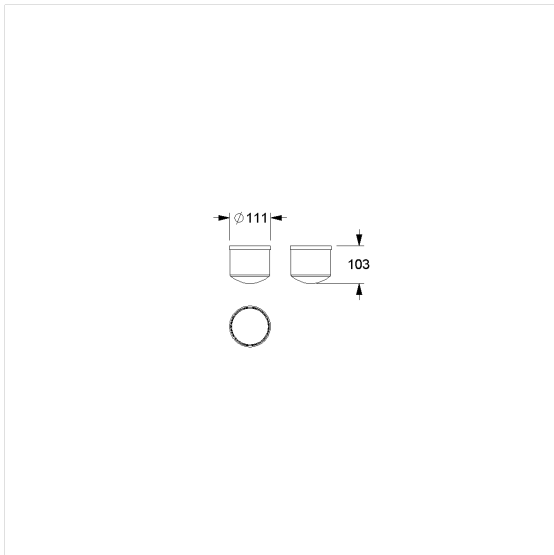

Care Solutions · Nylon Care Accessories

Nylon Care Spare toilet brush pot

Article number: 0925490019

Product image

Technical specifications

Product group	0200
Product	Spare toilet brush pot
Length	148 mm
Width	135 mm
Height	103 mm
Material	polyamide
Surface	high gloss
Colour	available in nylon colours

Technical drawing

Product description

- Nylon Care - a well-trying and proven product family with a wide range of variants, three product series suiting many different requirements
- for Nylon Care Toilet brush set 0925400 / 4925400