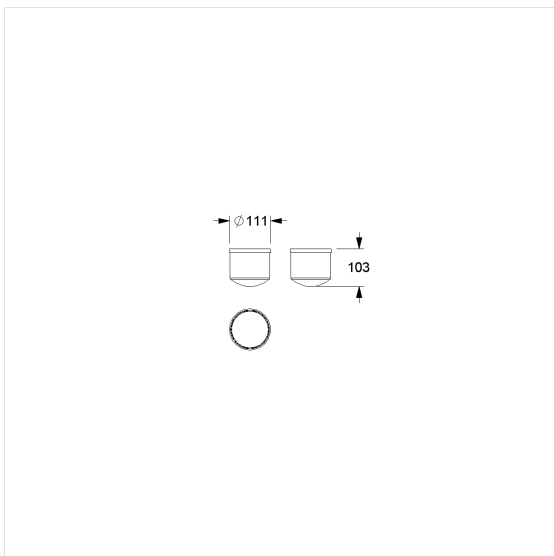

Technical drawing

Product description

- Nylon Care - a well-trying and proven product family with a wide range of variants, three product series suiting many different requirements
- for Nylon Care Toilet brush set 0925400 / 4925400