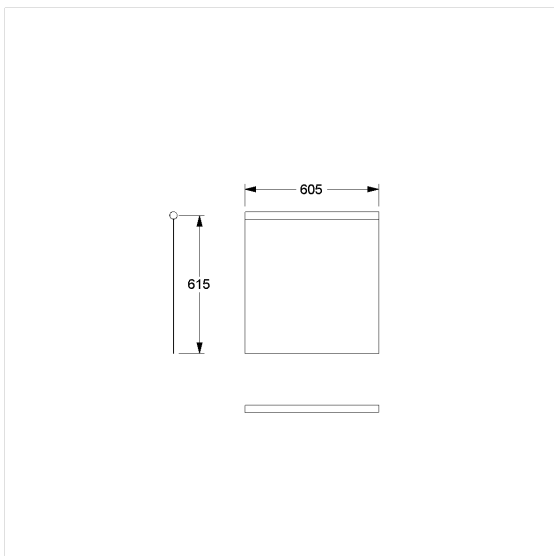

Care Shower guard rail

Article number: 0787056051

Product image

Technical specifications

Product group	1900
Product	Shower guard rail
Compatible for	for Cavere Care
Width	605 mm
Length	615 mm
Material	Polyester
Colour	available in the shower curtains colours

Technical drawing

Product description

- antibacterial and fungicidal
- for Cavere Care Lift-up support rail L=850mm
- washable at 40°C and suitable for disinfection up to 60°C
- quick drying and water repellent
- hemmed and with a sewn in coated lead band
- with velcro fastening
- available in following shower curtain colours:
 - colour 019 - white with structure
 - colour 051 - white with oval pattern
 - colour 052 - grey with oval pattern
 - colour 054 - white with diagonal stripes
 - colour 059 - white Trevira CS
- white made of Trevira CS material (059) additionally flame retardant according to DIN 4102, building material category B1,
- colour pattern available upon request
- upon request available in different lengths