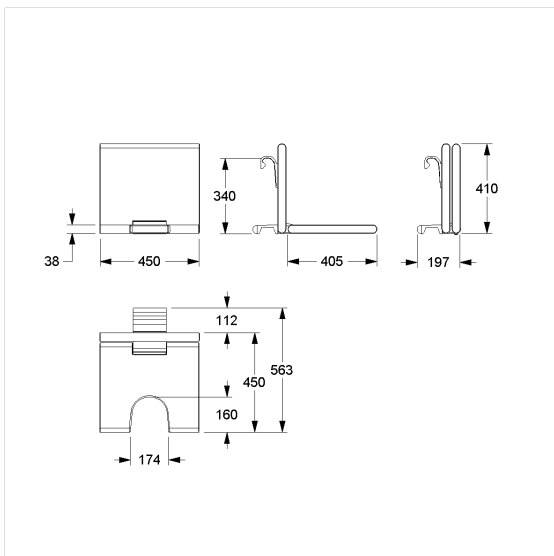

## Care Solutions · Cavere Care Chrome

Cavere Care Chrome Hanging seat,  
with hygiene recess

Article number: 9847456395

### Technical specifications

Product group	7000
Product	Hanging seat, with hygiene recess
Length	450 mm
Height	406 mm
Width	563 mm
Material	aluminium, padded made of PUR integral foam
Surface	chrome finish
Colour	available in colours Chrome white (392) and Chrome metallic anthracite (395), padded colour anthracite
Loading	max. 150 kgs

### Product description

- Cavere Care as an award-winning product family with excellent design for all requirements
- for hanging in Cavere Care Chrome Shower handrails
- with adjustable brake
- locked in place in vertical position
- Pad with non-corrosive metal core throughout,
- retrofittable with armrest 7843100