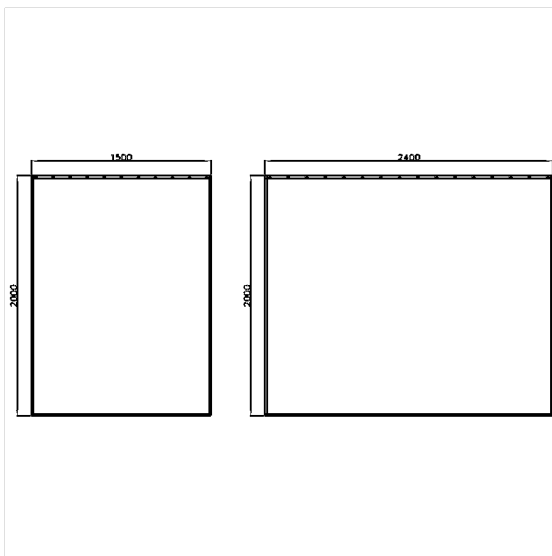

Technical drawing

Product description

- for Cavere Care Shower curtain rails
- antibacterial and fungicidal
- washable at 40°C and suitable for disinfection up to 60°C
- quick drying and water repellent
- with nickel-plated brass eyelets for curtain rings
- hemmed and with a sewn in coated lead band
- available in following shower curtain colours:
  - colour 019 - white with structure
  - colour 051 - white with oval pattern
  - colour 052 - grey with oval pattern
  - colour 054 - white with diagonal stripes
  - colour 059 - white Trevira CS
- white made of Trevira CS material (059) additionally flame retardant according to DIN 4102, building material category B1,
- colour pattern available upon request
- upon request available in different lengths

Antibac

019 051 052 054 059