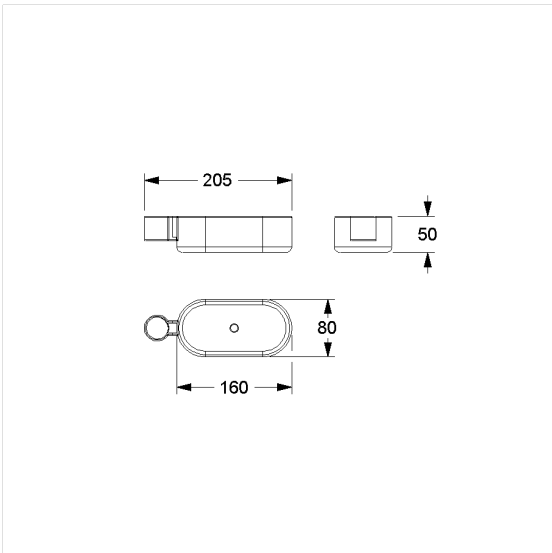

Care Solutions · Nylon Care Accessories

Nylon Care Shower box,
retrofittable

Article number: 0925380912

Product image

Technical specifications

Product group	0200
Product	Shower box, retrofittable
Length	160 mm
Width	80 mm
Height	50 mm
Storage space	100 cm ²
Material	polyamide
Surface	high gloss
Colour	available in nylon colours and Red-White (912)

Technical drawing

Product description

- Nylon Care - a well-trying and proven product family with a wide range of variants, three product series suiting many different requirements
- Color combination of red and white (912) makes orientation easier thanks to the high-contrast design
- for Nylon Care Shower head rails
- storage space with drain hole