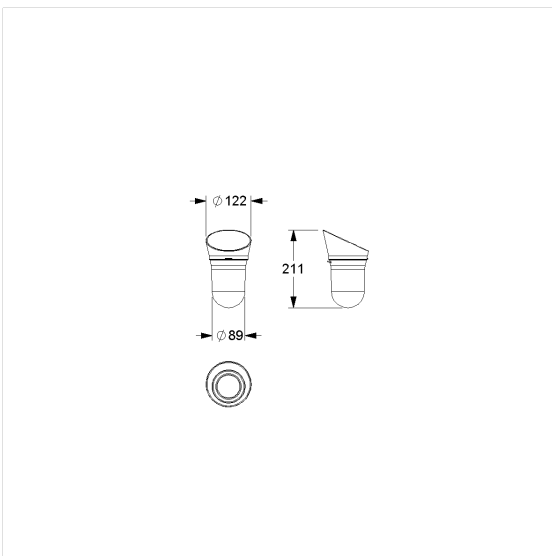

## Care Solutions · Nylon Care Accessories

Nylon Care Spare toilet brush pot

Article number: 0300449067

### Technical specifications

Product group	0700
Product	Spare toilet brush pot
Length	148 mm
Width	135 mm
Height	211 mm
Material	polyamide
Surface	high gloss
Colour	available in nylon colours

### Product description

- Nylon Care - a well-trying and proven product family with a wide range of variants, three product series suiting many different requirements
- for Nylon Care Toilet brush set 0300444 / 4300444