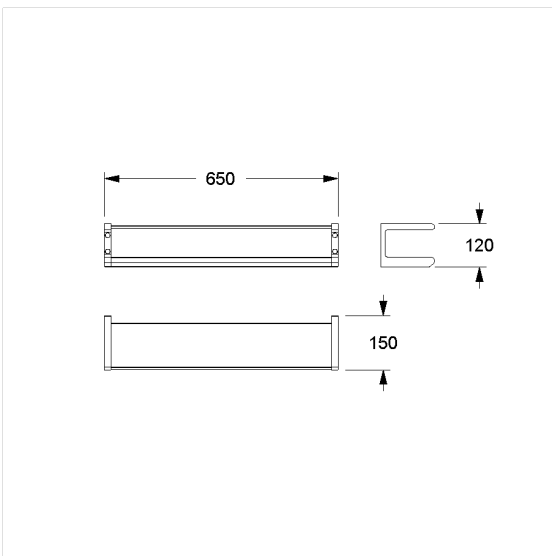

Care Solutions · Cavere Care Accessories

Cavere Care Glass shelf,
with Grab bar

Article number: 7510260093

Product image

Technical specifications

Product group	7010
Product	Glass shelf, with Grab bar
Length	650 mm
Width	150 mm
Height	120 mm
Material	aluminium, Glass shelf
Surface	scratch-resistant powder coating with antibacterial protection (except 091 Carbon black), Satinised glass
Colour	available in Cavere colours

Technical drawing

Product description

- Cavere Care as an award-winning product family with excellent design for all requirements
- Ergonomic grab bar due to trigonometric grip contour
- suitable for installation in front of wall-mounted mirrors with a width of 600mm
- Glass panel with a thickness of 8mm and rounded edges
- for wall mounting
- concealed screw fixing
- supplied with stainless steel Torx screws $\varnothing 5 \times 60$ mm and plugs