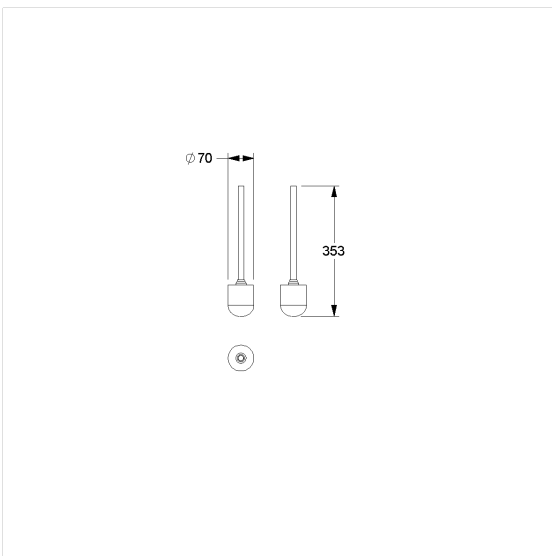

## Care Solutions · Inox Care Accessories

Inox Care Spare toilet brush

Article number: 2290187009

### Technical specifications

Product group	5600
Product	Spare toilet brush
Length	260 mm
Width	80 mm
Height	80 mm
Material	stainless steel, material No. 1.4301 (A2, AISI 304)
Surface	brushed finish
Colour	Stainless steel (009)

### Product description

- Inox Care as a robust and timeless classic with bacteriostatic properties
- with removable black brush head  $\varnothing$  70 mm
- for Inox Care Toilet brush set 2290185

009