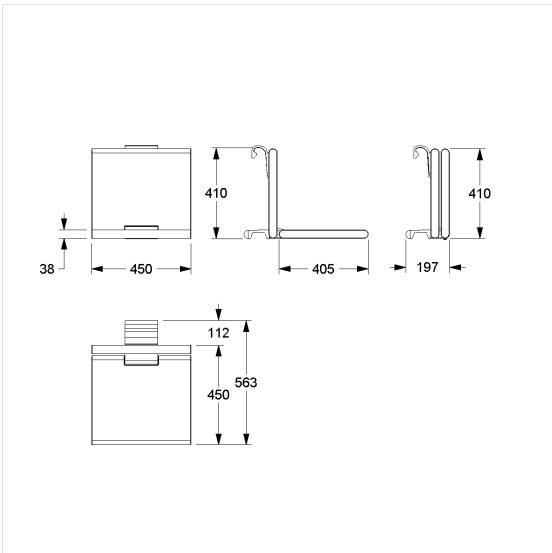

Cavere Care Chrome

Cavere Care Chrome Hanging seat

Article number: 9847450392

Product image

Technical specifications

Product group	7000
Product	Hanging seat
Length	563 mm
Height	420 mm
Width	450 mm
Material	aluminium, padded made of PUR integral foam
Surface	chrome finish
Colour	available in colours Chrome white (392) and Chrome metallic anthracite (395), padded colour anthracite
Loading	max. 150 kgs

Technical drawing

Product description

- Cavere Care as an award-winning product family with excellent design for all requirements
- for hanging in Cavere Care Chrome Shower handrails
- Pad with non-corrosive metal core throughout,
- with adjustable brake
- locked in place in vertical position
- retrofittable with armrest 7843100