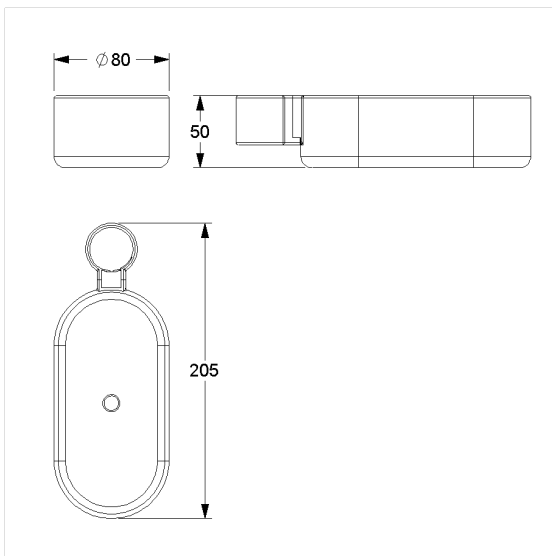

Care Solutions · Inox Care Accessories

Inox Care Shower box,
retrofittable

Article number: 2050302018

Product image

Technical specifications

Product group	0200
Product	Shower box, retrofittable
Length	160 mm
Width	80 mm
Height	50 mm
Storage space	100 cm ²
Material	polyamide
Surface	high gloss with antibacterial protection
Colour	Dark grey (018)

Technical drawing

Product description

- Inox Care as a robust and timeless classic with bacteriostatic properties
- for Inox Care Shower head rail
- storage space with drain hole

018