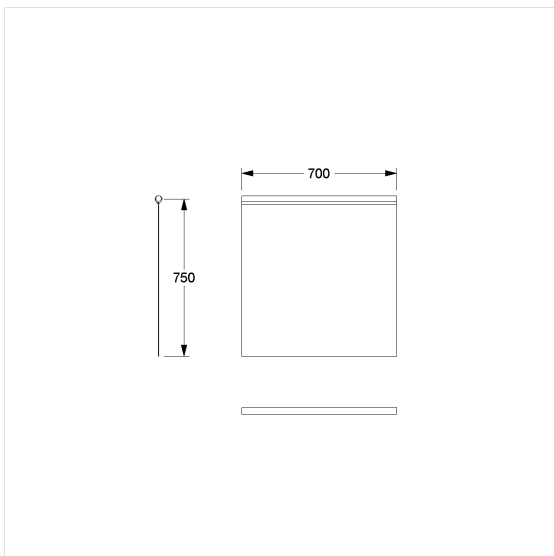

Care Shower guard rail

Article number: 0787057052

Product image

Technical specifications

Product group	1900
Product	Shower guard rail
Width	700 mm
Length	750 mm
Material	Polyester
Colour	available in the shower curtains colours

Technical drawing

Product description

- antibacterial and fungicidal
- for Cavere Care shower guard rails
- washable at 40°C and suitable for disinfection up to 60°C
- quick drying and water repellent
- hemmed and with a sewn in coated lead band
- with velcro fastening
- available in following shower curtain colours:
 - colour 019 - white with structure
 - colour 051 - white with oval pattern
 - colour 052 - grey with oval pattern
 - colour 054 - white with diagonal stripes
 - colour 059 - white Trevira CS
- white made of Trevira CS material (059) additionally flame retardant according to DIN 4102, building material category B1,
- colour pattern available upon request
- upon request available in different lengths